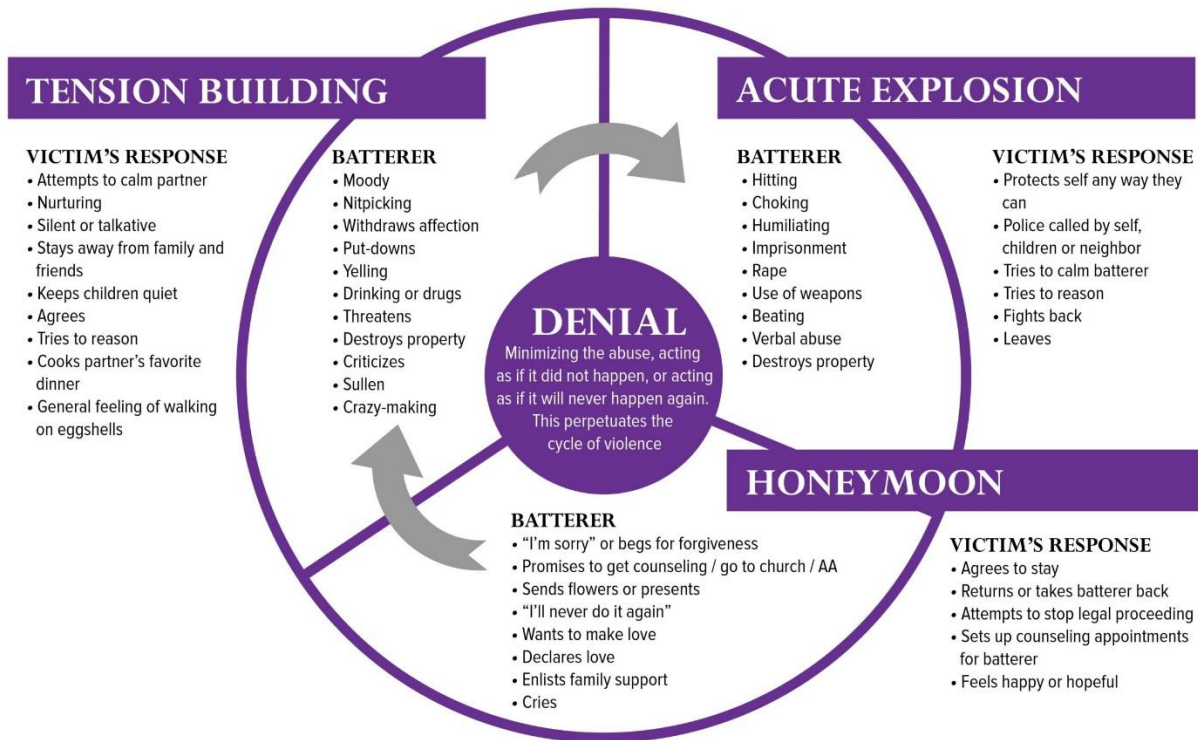

Amish / Plain Community Power and Control Wheel

Adaptation of the original Power and Control Wheel approved by
The Domestic Abuse Intervention Programs
www.theduluthmodel.org

Millersburg:
34-C South Clay St. | Millersburg, OH 44654
330.674.1020

Wooster:
104 Spink St. | Wooster, OH 44691
330.264.8498

UNDERSTANDING THE CYCLE OF VIOLENCE

EQUALITY WHEEL

Developed by
Domestic Abuse Intervention Project
Duluth, MN

OneEighty

Helping people change direction.