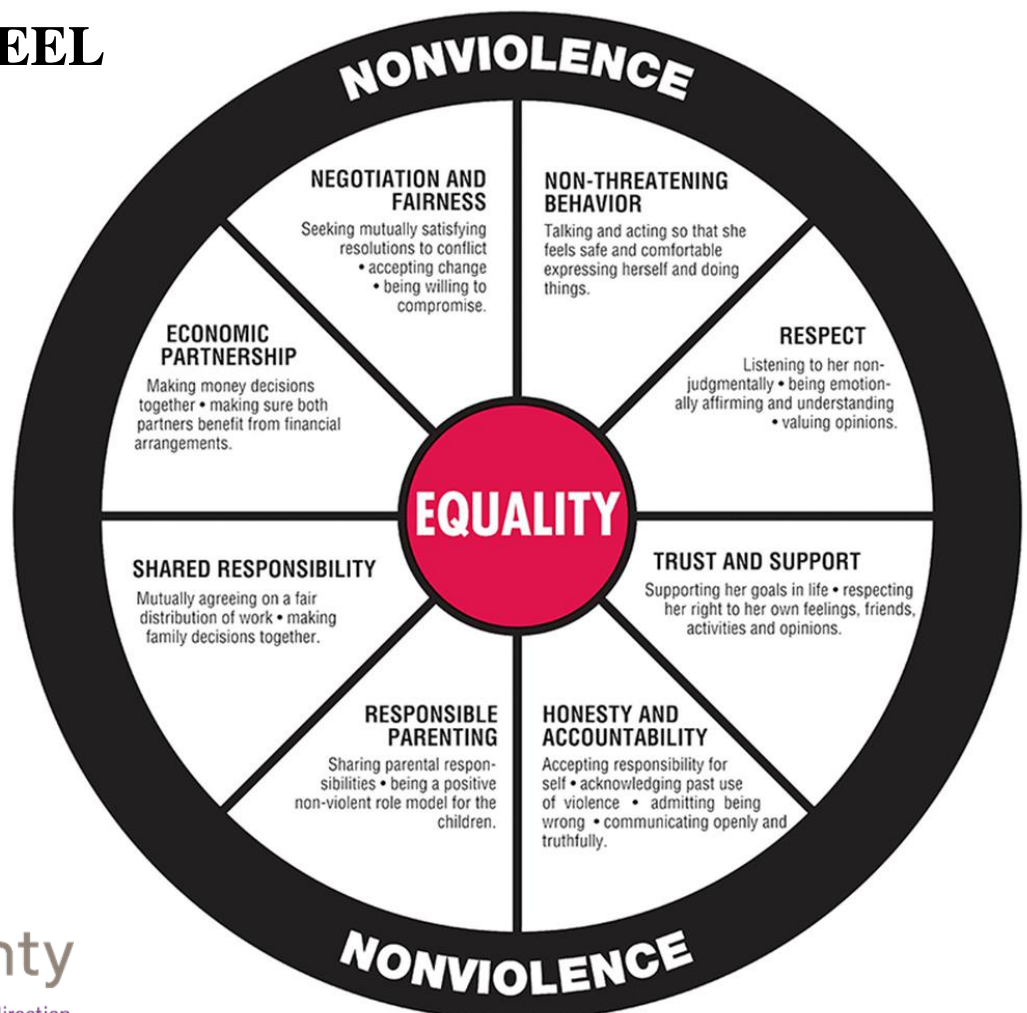

Amish / Plain Community Power and Control Wheel

Adaptation of the original Power and Control Wheel approved by
The Domestic Abuse Intervention Programs
www.theduluthmodel.org

Millersburg:
34-C South Clay St. | Millersburg, OH 44654
330.674.1020

Wooster:
104 Spink St. | Wooster, OH 44691
330.264.8498

UNDERSTANDING THE CYCLE OF VIOLENCE

EQUALITY WHEEL

Developed by
Domestic Abuse Intervention Project
Duluth, MN

OneEighty

Helping people change direction.