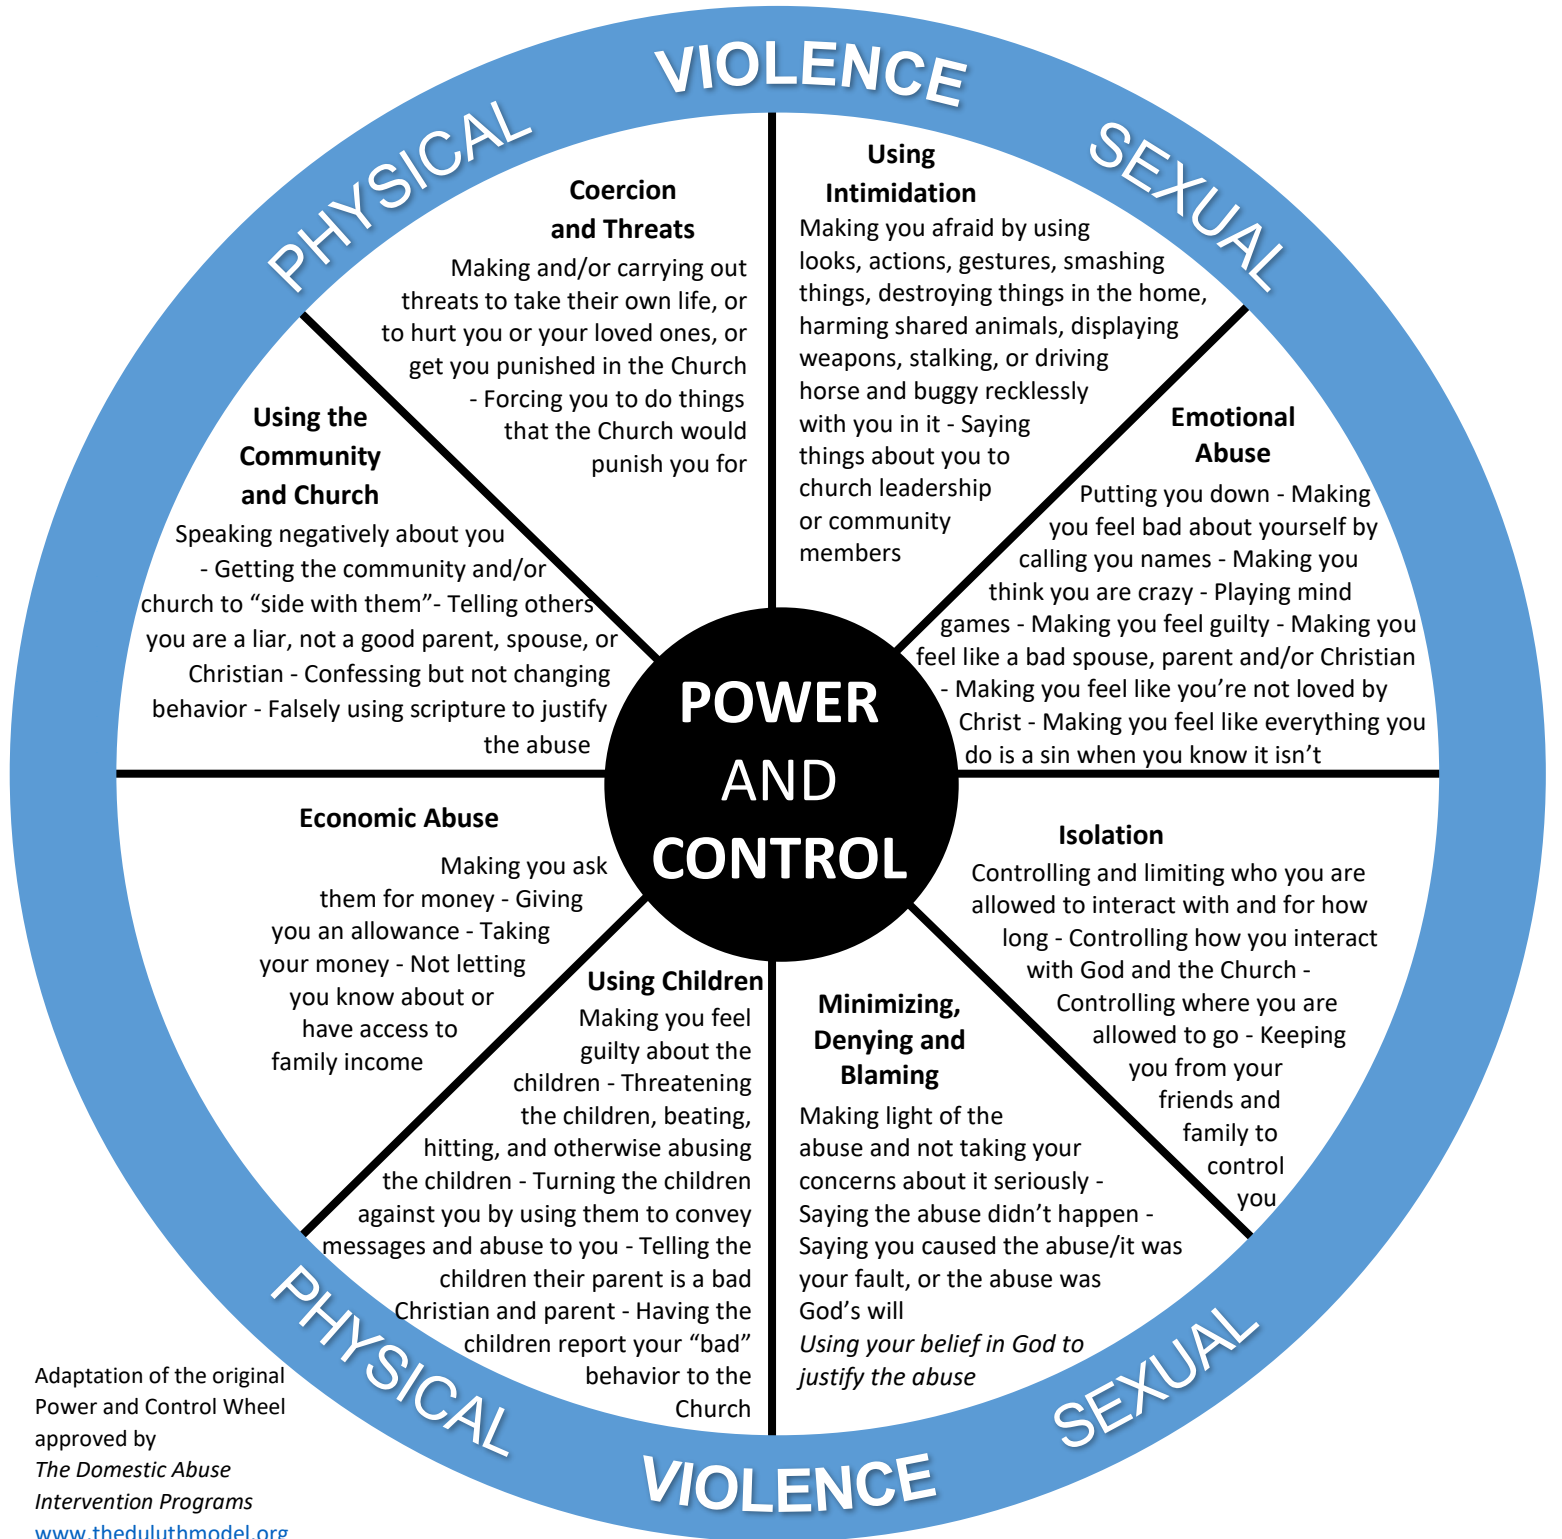

Amish / Plain Community Power and Control Wheel

Adaptation of the original Power and Control Wheel approved by
The Domestic Abuse Intervention Programs
www.theduluthmodel.org

Millersburg:
34-C South Clay St. | Millersburg, OH 44654
330.674.1020

Wooster:
104 Spink St. | Wooster, OH 44691
330.264.8498

UNDERSTANDING THE CYCLE OF VIOLENCE

EQUALITY WHEEL

Developed by
Domestic Abuse Intervention Project
Duluth, MN

OneEighty

Helping people change direction.